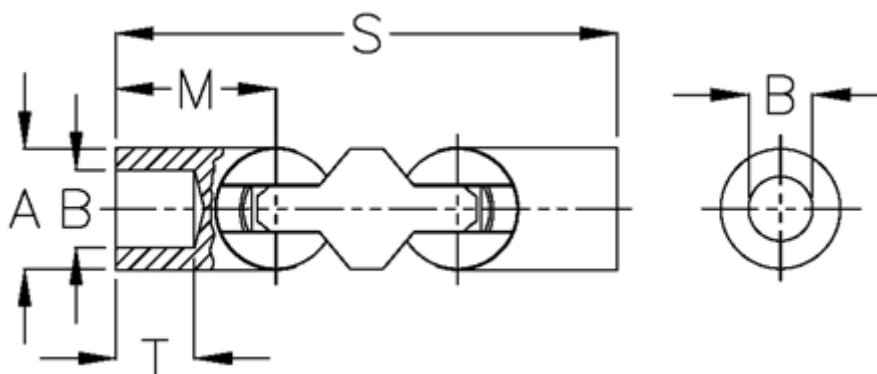

Article number: 07845300

Description: Ball joint, double 0.845.300  
0.845.300

## Measures

A	= 45
B H7	= 22
M	= 55.0
s	= 163
T	= 26